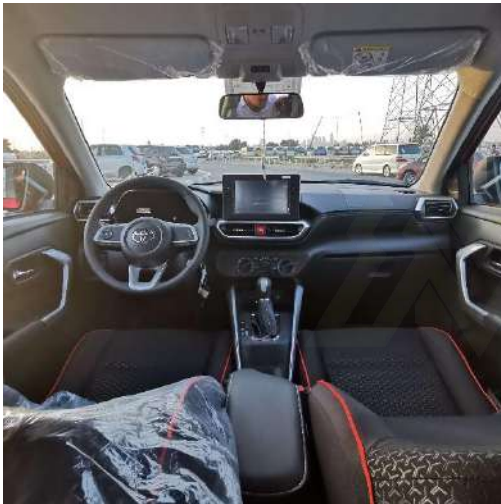

1.0 L V4 Petrol | 5 Door | LHD | A/T

VEHICLE DETAILS

Body	SUV	Drive	LHD
Condition	New	Mileage	0
Trans.	A/T	Fuel	Petrol
Engine Size	1.0 L	No. Cylinders	4
Ext. color	Red	Int. color	Black

STAND OUT FEATURES

1.0 L | 4CY Petrol engine | Fabric Seats | Air Conditioner | Adjustable Steering Wheel | Tyre Pressure Warning System | Cruise Control | Key Start | | Radio/Tuner | AUX Audio | Multimedia Steering | Multimedia System | Instrument Cluster Brightness Control | Bluetooth | USB A Ports | Power windows | Central Power Lock | 2nd Row Folding Seats | Rear View Camera | Anti-Lock Braking System | LED Headlights with DRL | Rear Window Defogger | Rear & Front Fog lights |

INTERIOR FEATURES

Fabric seats	Adjustable steering wheel
Anti-Theft Alarm	Dual SRS Airbag
Traction control	Power Steering
Anti-Locking Brake System	Tyre pressure warning system
Air conditioner	FWD

Cruise control	Key start
Instrument cluster brightness control	Radio / Tuner
AUX audio / Bluetooth	Multimedia system
Multimedia steering	Power windows
Power Side Mirrors	Central power lock
2nd Row folding seats	Rear view camera
USB A ports	Cigar lighter

EXTERIOR FEATURES

Alloy wheels	Spare tyre
Body color side mirrors	Body color front bumper
Body color rear bumper	Back camera
Auto fold side mirrors	Rear parking sensors
Rear spoiler	Front fog lights
Rear fog lights	LED headlights with DRL
Rear window wiper	Rear window defogger